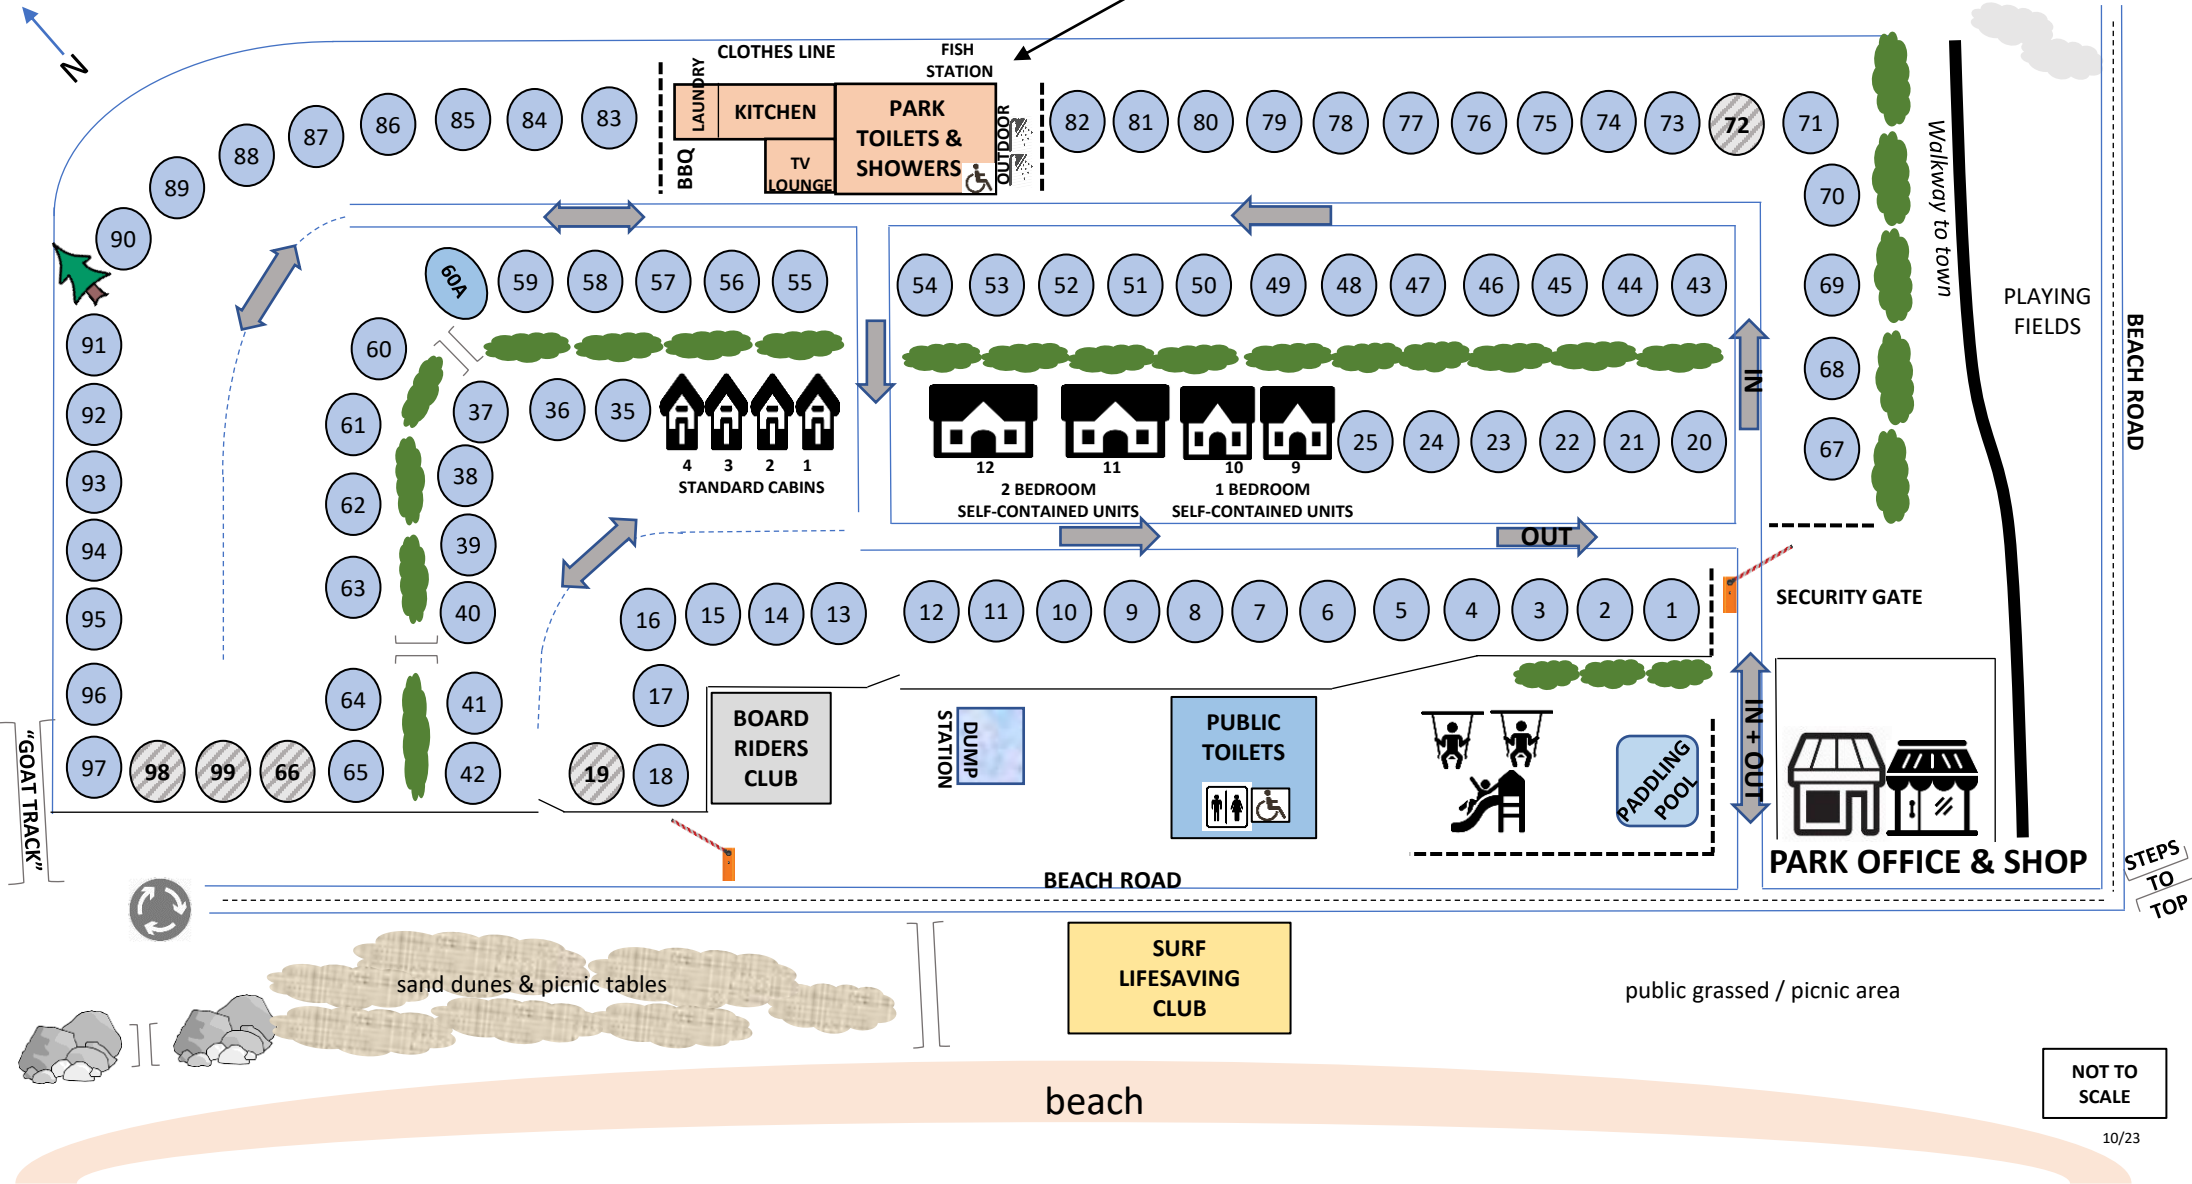

CHECK-OUT: 10am

*Quiet between 10.30pm & 7am.
Thank you.*

AMENITIES CODE: _____

STEPS TO TOP

NOT TO SCALE